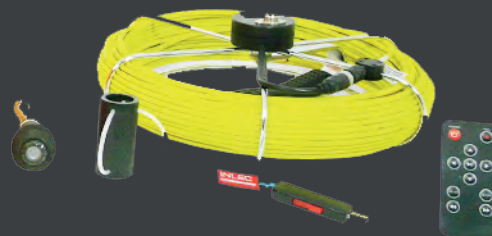

TV Cam 40 Metre Inspection Camera

Camera surveying made easy!

- Drain, Wiring, Pipes, Roof Surveys and Much More;
- 420 Line Waterproof Colour CCD;
- USB Slot for Recording;
- 14 Ultra Bright White LEDs Giving Clear Footage;
- 20mm Diameter Camera Head;
- High flex rod to enable go past “S” bends;
- Portable weatherproof case enables easy transport from one part of the site to another;

Surveying drains, chimneys, buildings can be made a lot easier with the TV inspection camera. With this kit you will be able to view, fix and report problems in a fraction of time and without breaking the budget too. It is a perfect solution for most applications and industries.

When a problem occurs that requires an inspection system the TV cam is the ideal cost effective tool. Colour video format is saved to the removable USB memory stick for later production of damage reports.

Uses include inspections of cable ducts, chimneys, drains and voids in buildings.

INLEC™