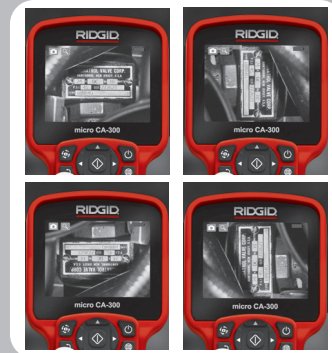

micro CA-300 Inspection Camera

See It. Find It. Solve It.®

Documentation made easy with the new RIDGID® micro CA-300 Inspection Camera, the next evolution of the microEXPLORE® Inspection Camera. Easily record still images and videos of problems in hard-to-reach areas and then share the findings with the RIDGIDConnect™ solution. Comfortable pistol-grip design, large screen and rugged anodized aluminum camera head with four bright LEDs make it easy to detect and diagnose the unreachable. Get the perfect view with enhanced features like image rotation and digital zoom.

See It. Find It. Solve It.®

Extra-Large 3.5" Screen

Ultra-Bright Aluminum Imager Head with 4 LEDs

Interchangeable Imager Heads
Compatible with microDrain,
microReel and nanoReel

360° Rotation in 90°
Increments