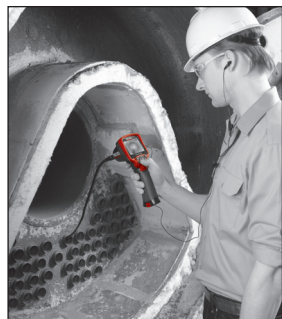

Ordering Information

Catalog No.	Description	Wt.	
		lb.	kg
37888	micro CA-300 Inspection Camera	2.0	0,9
37103	17mm Replacement Imager	0.7	0,3
37108	3' Cable Universal Extension	0.7	0,3
37113	6' Cable Universal Extension	1.4	0,86
37083	3.7V Li-Ion Battery	.24	0,11
37098	6mm Imager Head (3')	.75	0,3