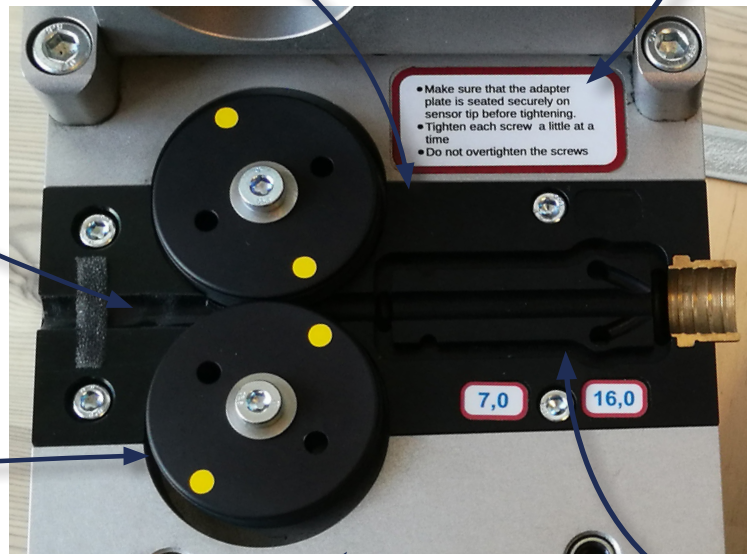

### MicroFlow V5 adaptor plates

All MicroFlow machines must be fitted with adaptor plate set. All adaptor plates are replaceable, making the machine more flexible when blowing different sizes of cable.

The set consists of an upper and a lower plate, which together form a compact airtight unit around duct and fiber.

Adaptor plate set includes:

- Sensor arm kit or super straight kit - size optional.
- Drive wheels with O-rings.
- Inlet guides.

The adaptor plates are available in different sizes for 4-16 mm duct OD and 0.8-6.5 mm fiber/cable.

Inlet guides:  
1.5-6.8 mm.

O-rings for  
drive wheels:  
2.0-6.5 mm.

MicroFlow V5 gaskets are available in different sizes for 4-16 mm duct OD and 0.8-6.5 mm fiber/cable.